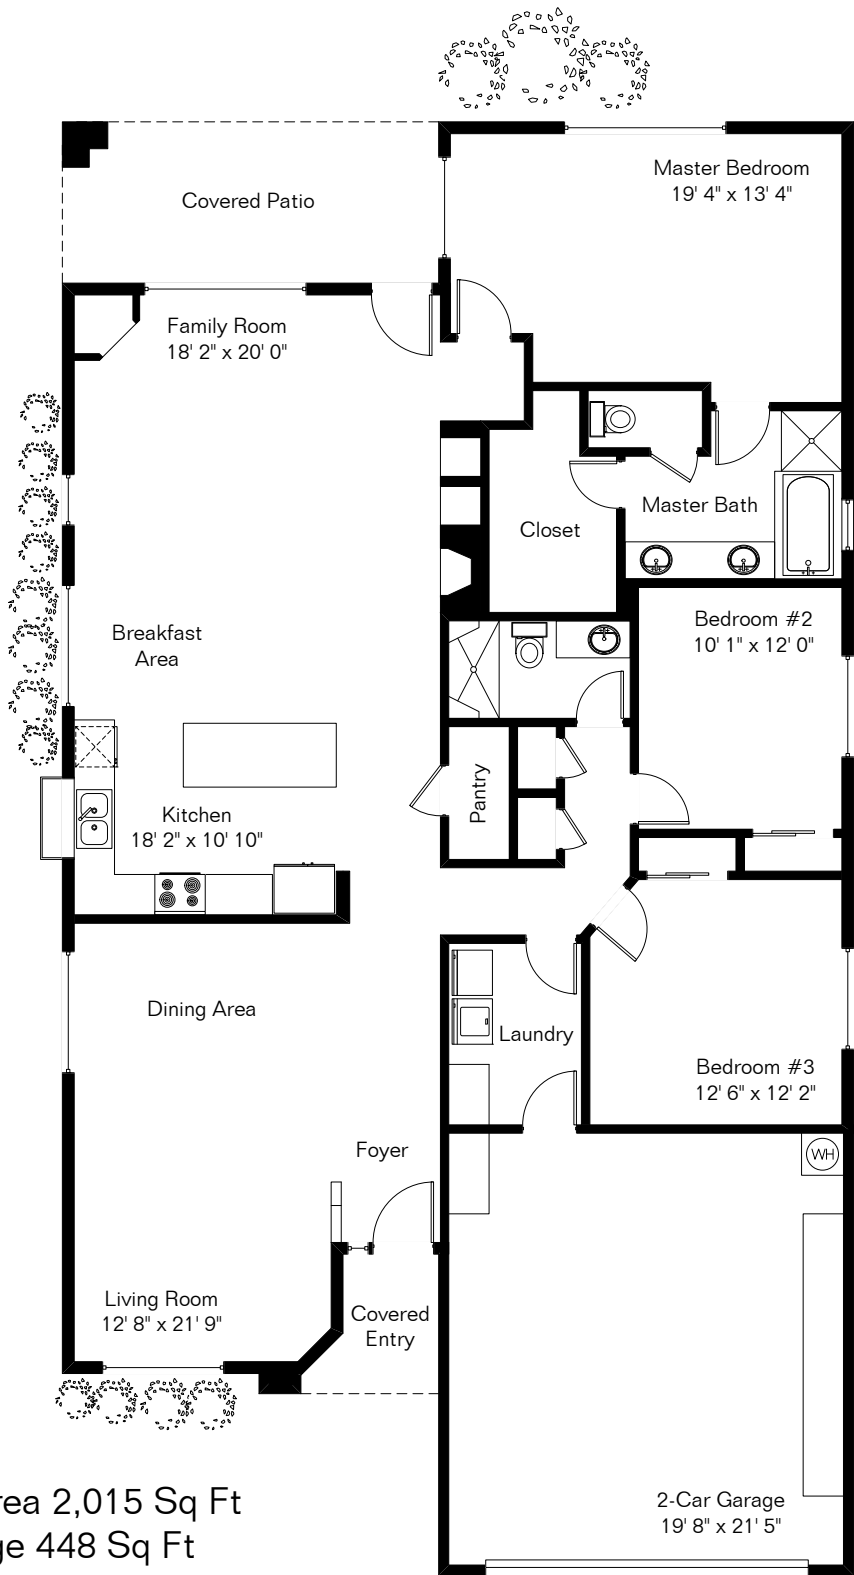

The square footages and room size information are deemed to be reliable but are not guaranteed and should be independently verified.

11055 N Desert Flower

Pool Area

Living Area 2,015 Sq Ft
Garage 448 Sq Ft

Site Visit October 2018

Copyright 2018 Floor Plans First! LLC
All Rights Reserved.

www.FloorPlansFirst.com

Toll Free (877) 887-1500
Voice (520) 881-1500

Floor Plans First!
See the Floor Plan First!